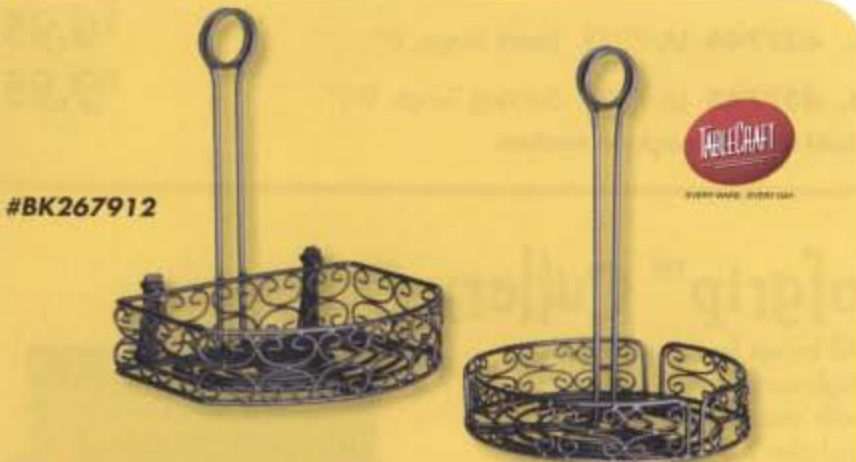

Versa Rack™ Condiment Racks

- Black powder coated metal
- Built-in merchandising ring
- Cs Pk 1 x 2 ea

Item #	Mfg. #	Description	Sale/Cs
482800	BK267912	Half Rack, 8" x 5½"	$19.95
482801	BK2679	Round Rack, 6.79" dia	$20.95

Sold in case pack only.

Check Holder

- 14 point vinyl with sewn border and "Thank You" imprint
- Two fold, gold stamped
- Order pad not included
- Black, 5" w x 9" h

Item #484630

Mfg. #59BK

Cs Pk 25 x 1 ea

$10.95 /Ea

Sold in case pack or eaches.