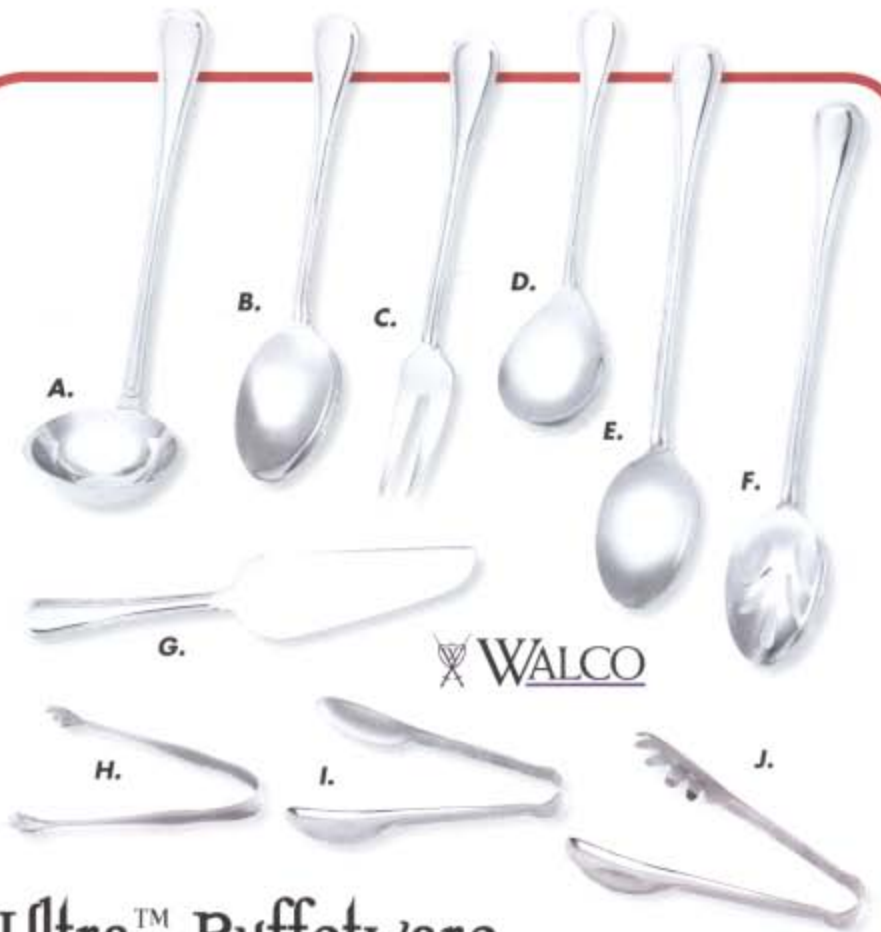

Ultra™ Buffetware

- 18/10 hotel weight mirror finished stainless steel
- Holds its shine
- Cs Pk 12 x 1 ea

Item #	Mfg. #	Description	Sale/Ea
A. 437732	UL-011	Soup Ladle, 11 3/4"	$11.95
B. 437733	UL-012	Solid Serving Spoon, 10 1/2"	$6.95
C. 437734	UL-014	Meat Fork, 10 1/2"	$5.95
D. 437735	UL-015	Wide Bottom Spoon, 9 1/2"	$5.95
E. 437736	UL-125	Long Handle Spoon, 13 1/8"	$8.95
F. 437737	UL-126	Long Handle Slotted Spoon, 13 1/8"	$8.95
G. 437740	UL-027	Cake/Pie Server, 10 1/4"	$7.95
H. 437743	UL-7223	Ice Tongs, 6"	$6.95
I. 437744	UL-7225	Small Tongs, 6"	$6.95
J. 437745	UL-7253	Serving Tongs, 8 1/4"	$9.95

Sold in case pack or eaches.

Sofgrip™ Cutlery Set

- All knives feature stain-free, high-carbon steel blades with smooth or scalloped edges
- Includes 3 1/2" paring knife, 6" narrow boner, 6" scalloped utility knife, 10" cook's knife, 12" duo-edge roast slicer, 9" scalloped offset slicer, 12" diamond sharpener and case
- Cs Pk 1 x 1 ea

Item #394303
Mfg. #SGCC7

$167⁹⁵ /Ea